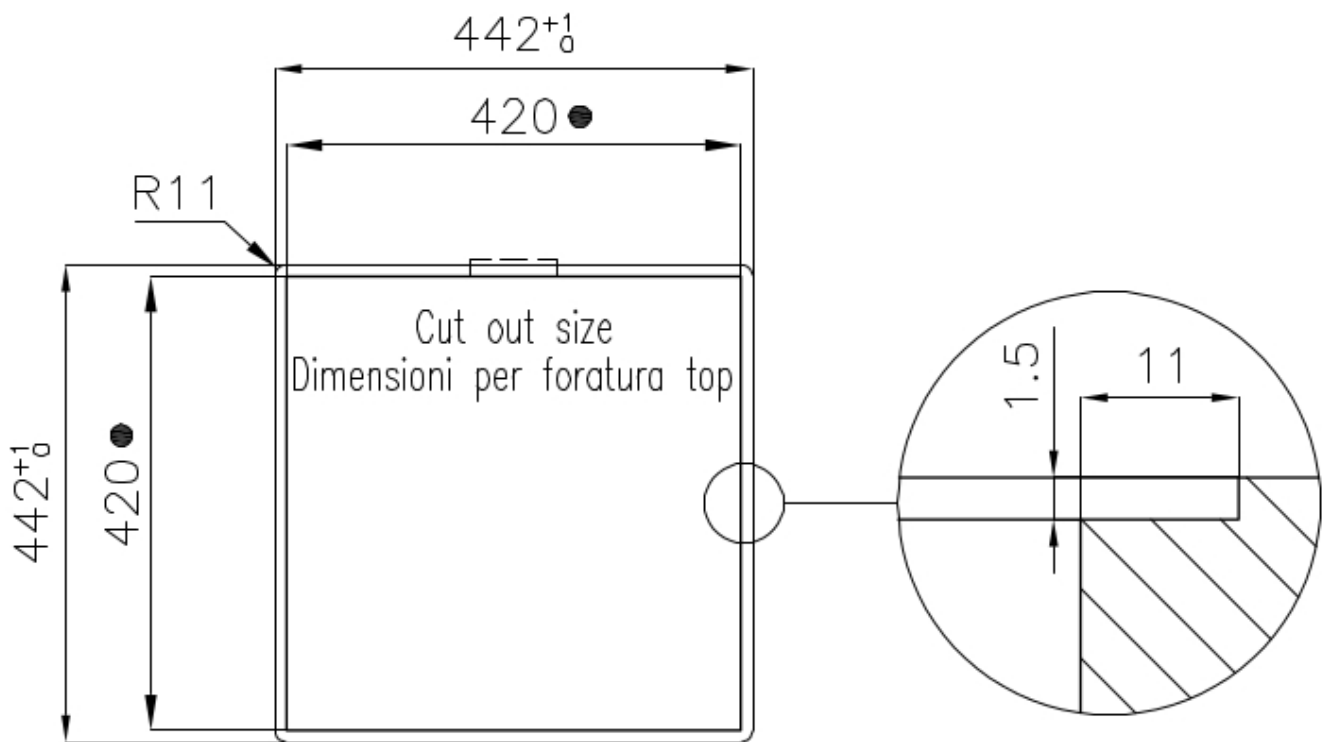

- Built-in cut out for FTS – Foratura per installazione FTS

OPTIONAL ACCESSORIES