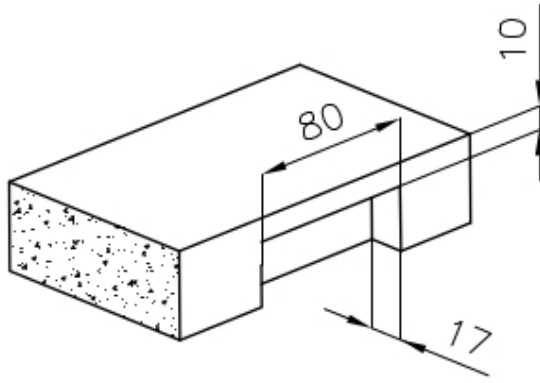

Intaglio per il troppo-pieno
Recess for housing the over-flow